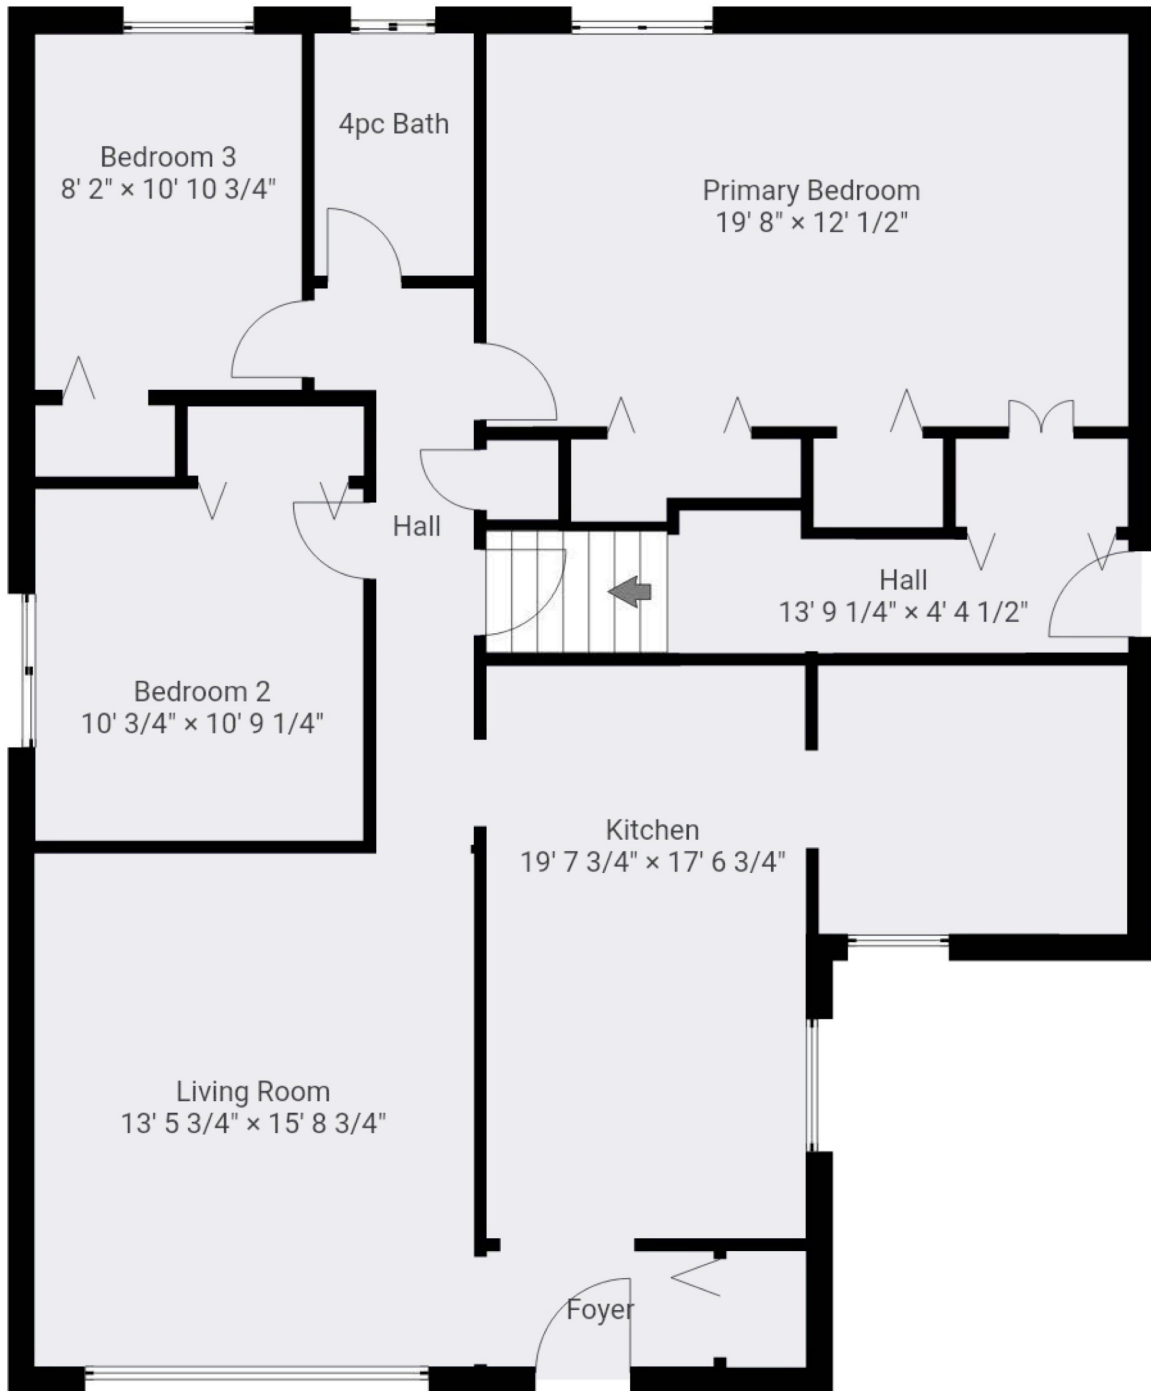

624 7th Ave
Hamilton, ON

Total Above Grade Exterior ft²
Approx Above Grade Exterior Area = 1363

Total Exterior ft²
Approx Exterior Area (basement included) = 2428

Ground Floor

(above grade)

Approx Interior Area = 1238 ft²

Approx Exterior Area = 1363 ft²

All room dimensions and floor areas must be considered approximate and are subject to independent verification.